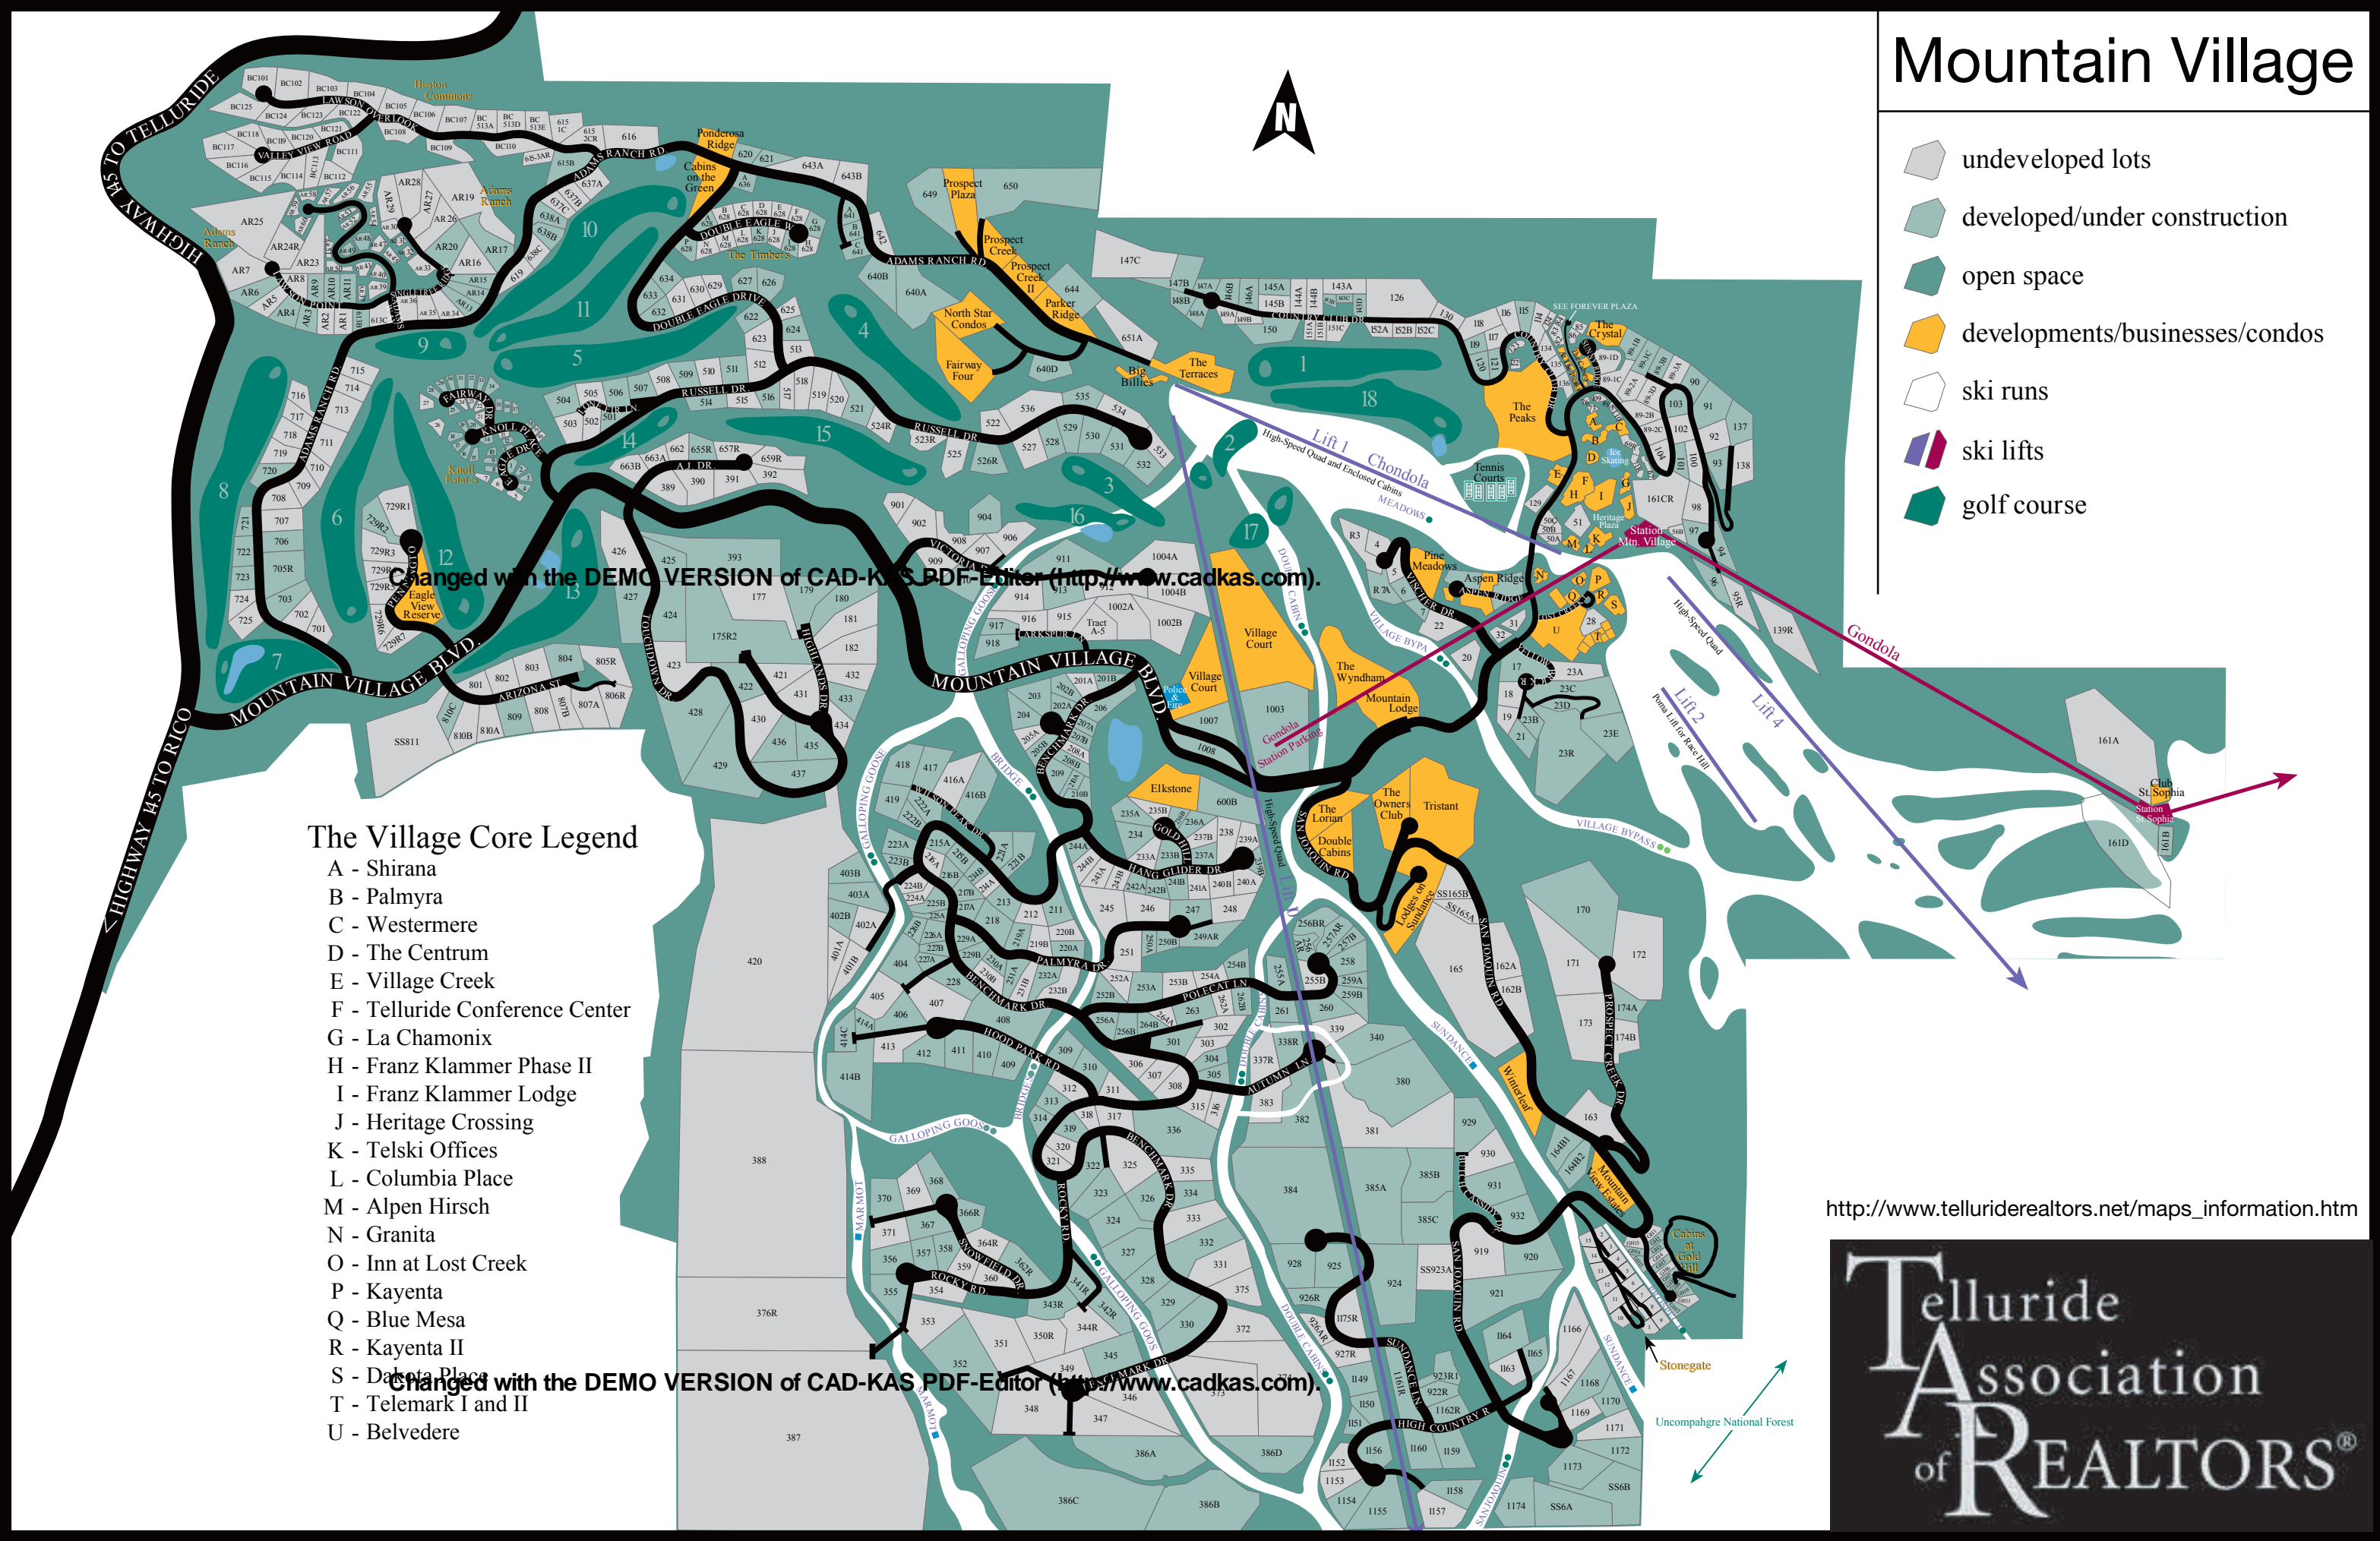

# Mountain Village

-  undeveloped lots
-  developed/under construction
-  open space
-  developments/businesses/condos
-  ski runs
-  ski lifts
-  golf course

## The Village Core Legend

- A - Shirana
- B - Palmyra
- C - Westermere
- D - The Centrum
- E - Village Creek
- F - Telluride Conference Center
- G - La Chamonix
- H - Franz Klammer Phase II
- I - Franz Klammer Lodge
- J - Heritage Crossing
- K - Telski Offices
- L - Columbia Place
- M - Alpen Hirsch
- N - Granita
- O - Inn at Lost Creek
- P - Kayenta
- Q - Blue Mesa
- R - Kayenta II
- S - Dakota Place
- T - Telemark I and II
- U - Belvedere